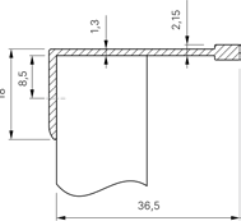

723.13

723.13 B

**723.18**

—	558	1102	2190	/ Lx
o—o	544	1088	2×1088	/ Lx
I	18			
⊥	44			

**723.18 B**

—	558	1102	2190	/ Lx
o—o	544	1088	2×1088	/ Lx
I	18			
⊥	44			

**723.13**

—	553	1097	/ Lx
o—o	544	2×544	/ Lx
I	13		
⊥	36		

**723.13 B**

—	553	1097	/ Lx
o—o	544	2×544	/ Lx
I	13		
⊥	36		

Wardrobe profile / 10.008

10.008

— 2750 5500 / Lx

Backscrew profile / 12.008

**12.008**

—	147	197	247	297	347	397	447	497	547	597	697	797	897	997	1197	/ Lx
○—○	96	128	192	192	224	2×160	2×192	2×192	2×224	2×256	3×192	3×224	3×256	3×288	4×288	/ Lx

12.008 can also be used as a sliding door handle or a wardrobe profile

Backscrew profile / 12.008 B

12.008 B

- 50 100 / Lx
- 32 64 / Lx

For all available colours and finishes visit  
[rujzdesign.com](http://rujzdesign.com)