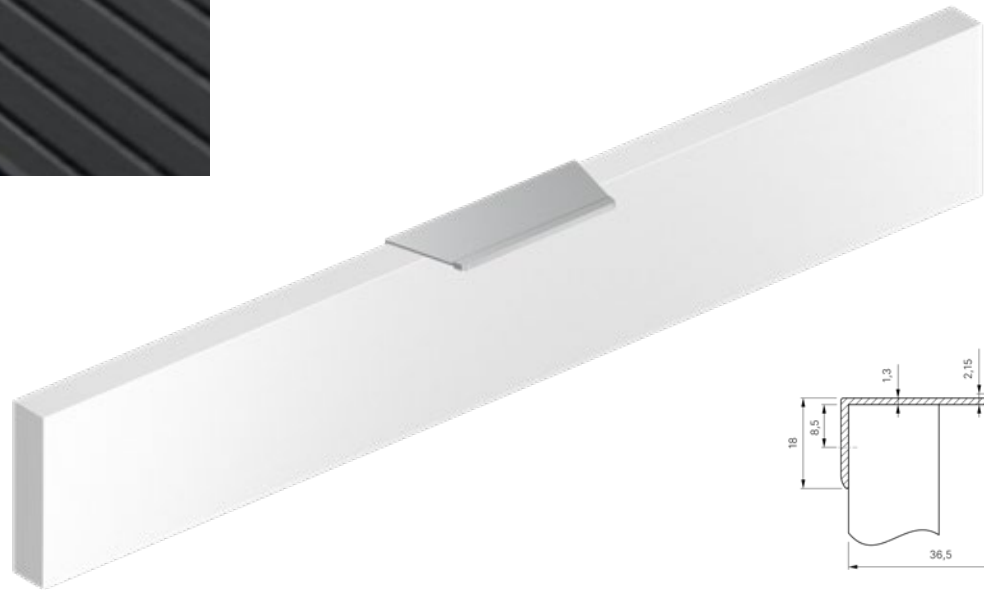

**723.13 B**

—	553	1097	/ Lx
o—o	544	2×544	/ Lx
I	13		
⊥	36		

Wardrobe profile / 10.008

10.008

— 2750 5500 / Lx

Backscrew profile / 12.008

**12.008**

—	147	197	247	297	347	397	447	497	547	597	697	797	897	997	1197	/ Lx
○—○	96	128	192	192	224	2×160	2×192	2×192	2×224	2×256	3×192	3×224	3×256	3×288	4×288	/ Lx

12.008 can also be used as a sliding door handle or a wardrobe profile

Backscrew profile / 12.008 B

12.008 B

- 50 100 / Lx
- 32 64 / Lx

For all available colours and finishes visit  
[rujzdesign.com](http://rujzdesign.com)