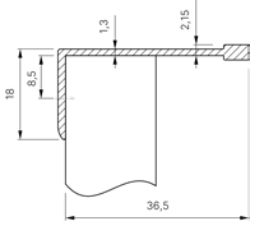

723.13

723.13 B

**723.18**

—	558	1102	2190	/ Lx
o—o	544	1088	2×1088	/ Lx
I	18			
⊥	44			

**723.18 B**

—	558	1102	2190	/ Lx
o—o	544	1088	2×1088	/ Lx
I	18			
⊥	44			

**723.13**

—	553	1097	/ Lx
o—o	544	2×544	/ Lx
I	13		
⊥	36		

**723.13 B**

—	553	1097	/ Lx
o—o	544	2×544	/ Lx
I	13		
⊥	36		

Wardrobe profile / 10.008

10.008

— 2750 5500 / Lx

Backscrew profile / 12.008

**12.008**

—	147	197	247	297	347	397	447	497	547	597	697	797	897	997	1197	/ Lx
○—○	96	128	192	192	224	2×160	2×192	2×192	2×224	2×256	3×192	3×224	3×256	3×288	4×288	/ Lx

12.008 can also be used as a sliding door handle or a wardrobe profile

Backscrew profile / 12.008 B

12.008 B

- 50 100 / Lx
- 32 64 / Lx

For all available colours and finishes visit  
[rujzdesign.com](http://rujzdesign.com)