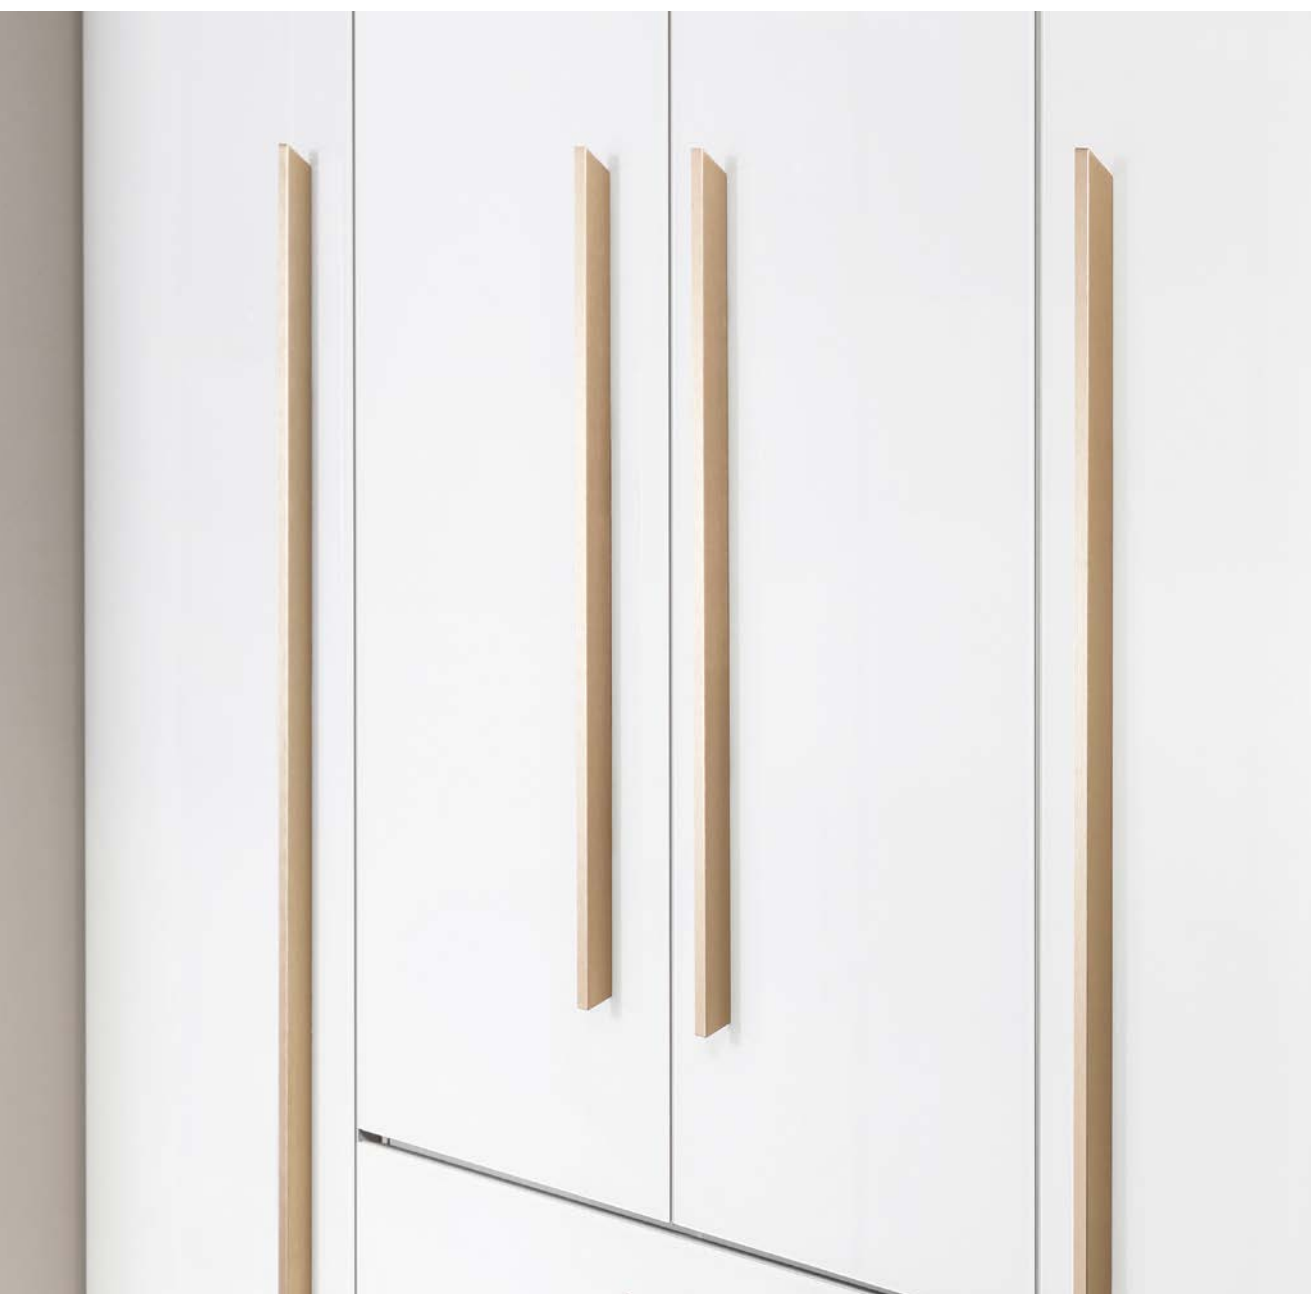

rd ruzdesign

Wardrobe handles

Design & Function

Our handles are designed to match the look and feel of any wardrobe, with a variety of styles, materials, and finishes to choose from. From polished and shiny to matte and textured, we offer options to suit every design preference. Our team of designers takes great care to ensure that every detail is just right, resulting in handles that are not only functional but also durable and visually appealing.

Upright

With its minimalist charm, this handle is a practical and stylish accessory that can enhance the functionality and appearance of your wardrobe closet greatly.

| | | | | |
|--------|---------------------------------------------------------------------------------------|--------|---------------------------------------------------------------------------------------|----|
| 708.15 |  | 2x 448 |  | 15 |
| |  | 1100 |  | 26 |

Line

Clean lines and sleek design create a look that is both modern and timeless, making it a versatile option that can be used in a variety of settings. This handle can be used in vertical and horizontal setups, thus allowing for a wide range of possible applications.